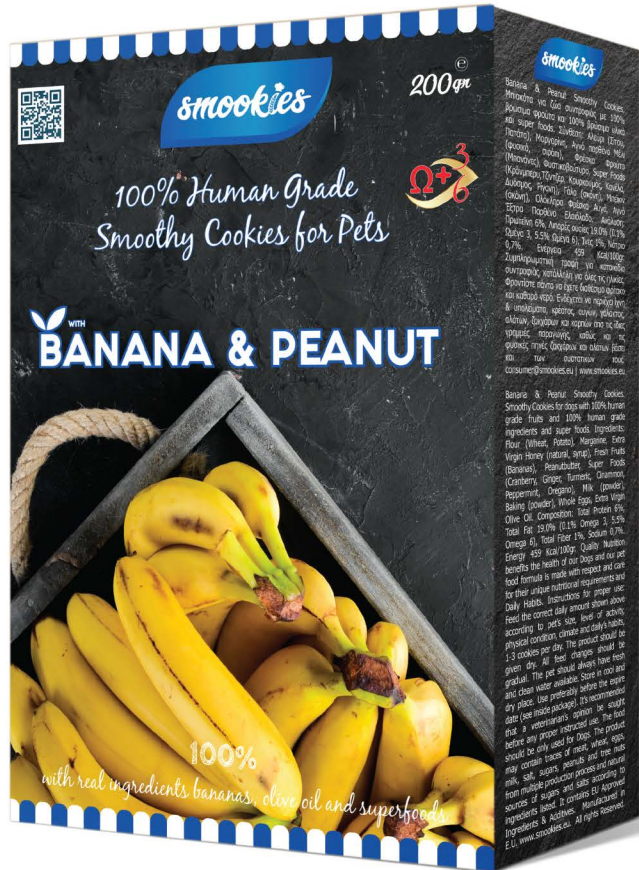

# Banana & Peanut Smookies®

## Banana, Peanut, Olive Oil, Superfoods

Product Code

SM038  
24 x 200 gr

Full Pallet

60 box (EUR)

Carton

40 x 40 x 20 cm

Weight/Box

4,8 kg / 200 gr

Duration

18+ months

Banana & Peanut Smookies. Biscuits for domestic pets with 100% human grade ingredients. Composition: Wheat & Potato, Margarine, Extra Virgin Honey, Fresh Bananas, PeanutButter, SuperFoods (Cranberry, Ginger, Turmeric, Cinammon, Peppermint, Oregano), Milk, Baking Powder, Whole Eggs, Extra Virgin Olive Oil. Analysis: Protein 6%, Fat 19.0% (0.1% Omega 3, 5.5% Omega 6), Fiber 1%, Sodium 0,7%. Energy 459 Kcal/100gr.