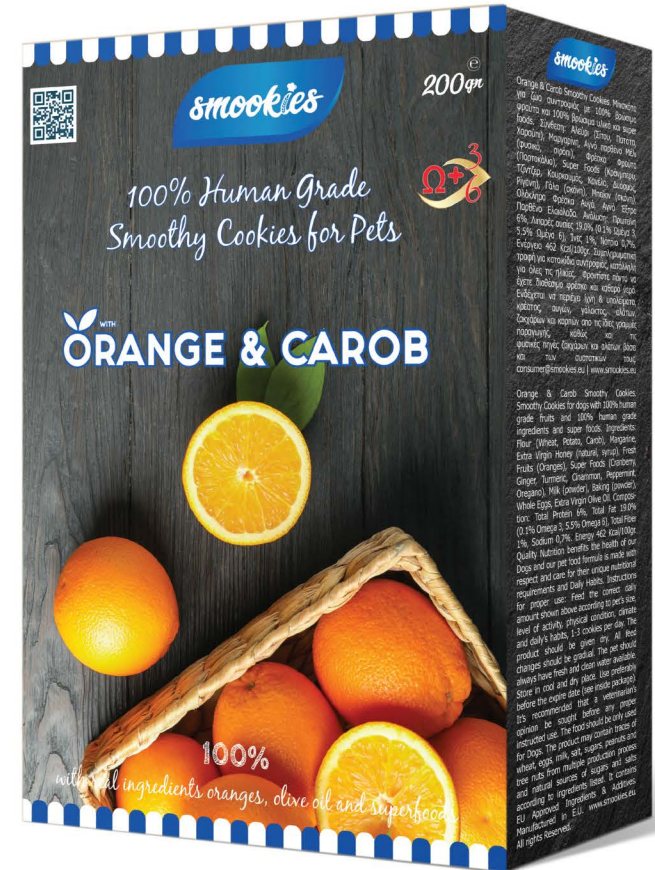

Oranges & Carob Smookies. Biscuits for domestic pets with 100% human grade ingredients. Composition: Wheat & Potato, Margarine, Extra Virgin Honey, Fresh Oranges, Carob, SuperFoods (Cranberry, Ginger, Turmeric, Cinammon, Peppermint, Oregano), Milk, Baking Powder, Whole Eggs, Extra Virgin Olive Oil. Analysis: Protein 6%, Fat 19.0% (0.1% Omega 3, 5.5% Omega 6), Fiber 1%, Sodium 0,7%. Energy 462 Kcal/100gr.