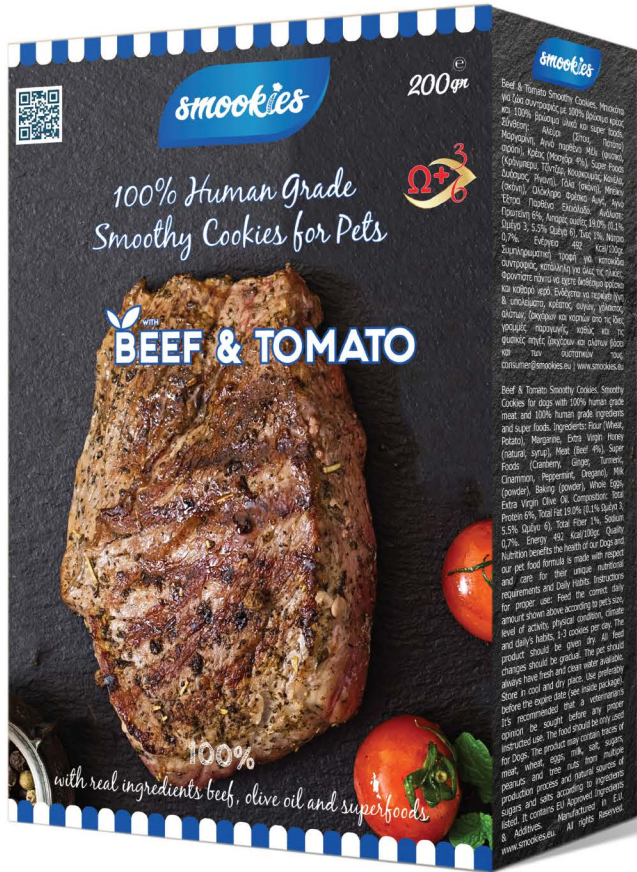

Beef & Tomato Smookies®

Beef, Tomato, Olive Oil, Superfoods

Product Code

SM031
24 x 200 gr

Full Pallet

60 box (EUR)

Carton

40 x 40 x 20 cm

Weight/Box

4,8 kg / 200 gr

Duration

18+ months

Beef & Tomato Smookies. Biscuits for domestic pets with 100% human grade ingredients. Composition: Wheat & Potato, Margarine, Extra Virgin Honey, Beef 4%, SuperFoods (Cranberry, Ginger, Turmeric, Cinammon, Peppermint, Oregano), Milk, Baking Powder, Whole Eggs, Extra Virgin Olive Oil. Analysis: Protein 6%, Fat 19.0% (0.1% Omega 3, 5.5% Omega 6), Fiber 1%, Sodium 0,7%. Energy 492 Kcal/100gr.

smookies

Chicken & Ginger Smookies®

Chicken, Ginger, Olive Oil, Superfoods

Product Code

SM032
24 x 200 gr

Full Pallet

60 box (EUR)

Carton

40 x 40 x 20 cm

Weight/Box

4,8 kg / 200 gr

Duration

18+ months