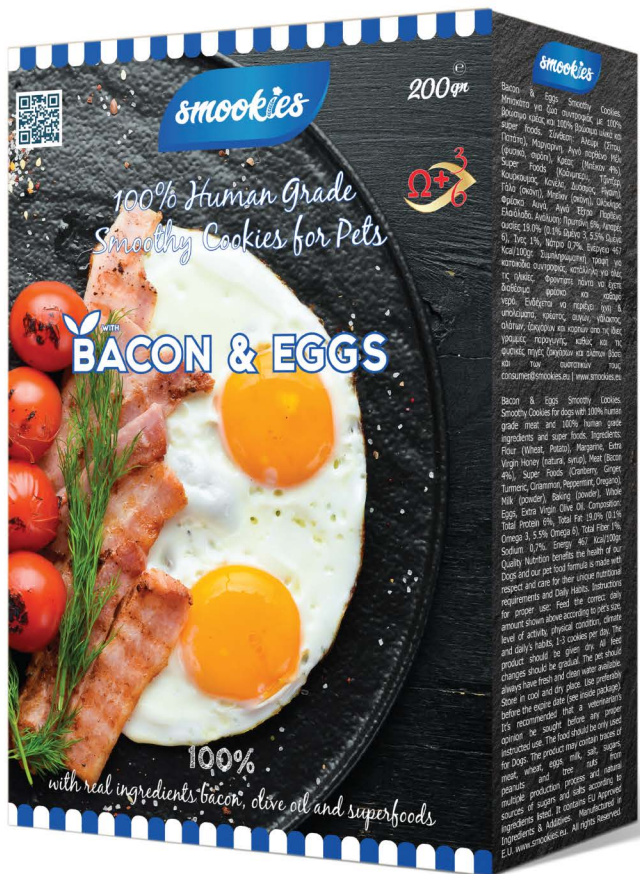

Bacon & Eggs Smookies®

Bacon, Eggs, Olive Oil, Superfoods

Product Code

SM034
24 x 200 gr

Full Pallet

60 box (EUR)

Carton

40 x 40 x 20 cm

Weight/Box

4,8 kg / 200 gr

Duration

18+ months

Bacon & Eggs Smookies. Biscuits for domestic pets with 100% human grade ingredients. Composition: Wheat & Potato, Margarine, Extra Virgin Honey, Bacon 4%, SuperFoods (Cranberry, Ginger, Turmeric, Cinammon, Peppermint, Oregano), Milk, Baking Powder, Whole Eggs, Extra Virgin Olive Oil. Analysis: Protein 6%, Fat 19.0% (0.1% Omega 3, 5.5% Omega 6), Fiber 1%, Sodium 0,7%. Energy 492 Kcal/100gr.

smookies

Honey & Butter Smookies®

Honey, Butter, Olive Oil, Superfoods

Product Code

SM036
24 x 200 gr

Full Pallet

60 box (EUR)

Carton

40 x 40 x 20 cm

Weight/Box

4,8 kg / 200 gr

Duration

18+ months