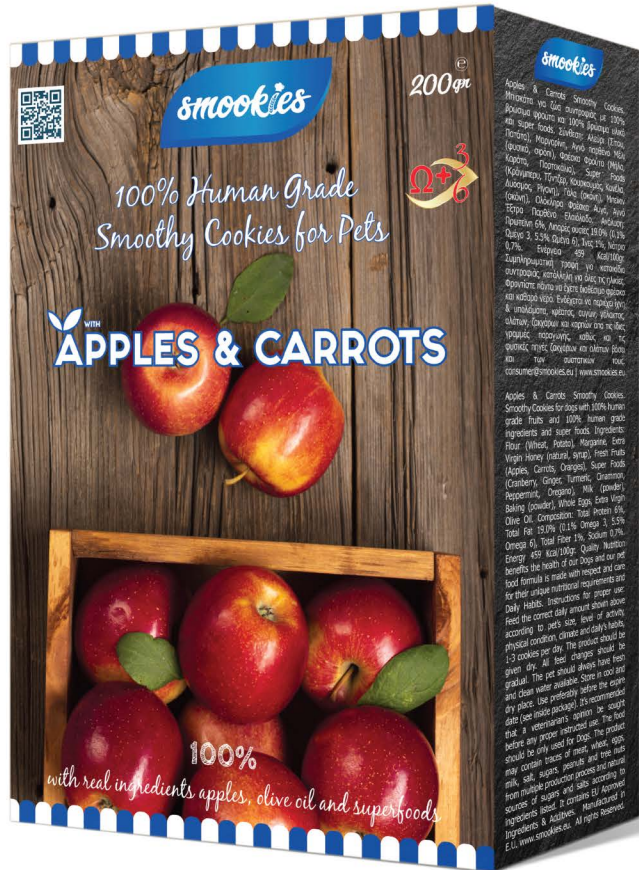

Apples & Carrots Smookies®

Apples, Carrots, Olive Oil, Superfoods

Product Code

SM035
24 x 200 gr

Full Pallet

60 box (EUR)

Carton

40 x 40 x 20 cm

Weight/Box

4,8 kg / 200 gr

Duration

18+ months

Apples & Carrots Smookies. Biscuits for domestic pets with 100% human grade ingredients. Composition: Wheat & Potato, Margarine, Extra Virgin Honey, Fresh Apples, Fresh Carrots & Oranges, SuperFoods (Cranberry, Ginger, Turmeric, Cinammon, Peppermint, Oregano), Milk, Baking Powder, Whole Eggs, Extra Virgin Olive Oil. Analysis: Protein 6%, Fat 19.0% (0.1% Omega 3, 5.5% Omega 6), Fiber 1%, Sodium 0,7%. Energy 459 Kcal/100gr.

Strawberry & Yogurt Smookies®

Strawberries, Yogurt, Olive Oil, Superfoods

Product Code

SM041
24 x 200 gr

Full Pallet

60 box (EUR)

Carton

40 x 40 x 20 cm

Weight/Box

4,8 kg / 200 gr

Duration

18+ months