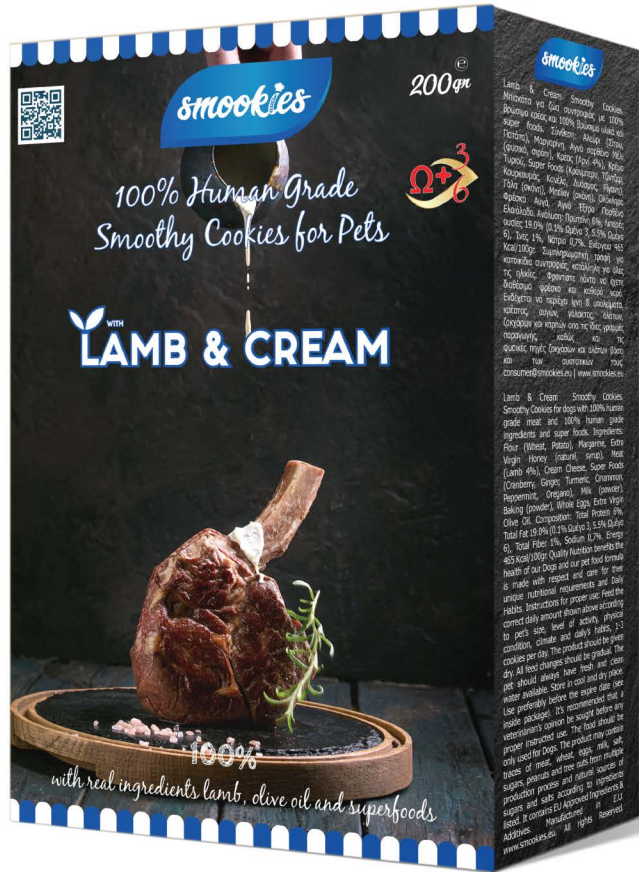

## Lamb, Cream Cheese, Olive Oil, Superfoods

Product Code

SM037  
24 x 200 gr

Full Pallet

60 box (EUR)

Carton

40 x 40 x 20 cm

Weight/Box

4,8 kg / 200 gr

Duration

18+ months

Lamb & Cream Smookies. Biscuits for domestic pets with 100% human grade ingredients. Composition: Wheat & Potato, Margarine, Extra Virgin Honey, Lamb 4%, SuperFoods (Cranberry, Ginger, Turmeric, Cinammon, Peppermint, Oregano), Milk, Baking Powder, Whole Eggs, Extra Virgin Olive Oil, Blueberries. Analysis: Protein 6%, Fat 19.0% (0.1% Omega 3, 5.5% Omega 6), Fiber 1%, Sodium 0,7%. Energy 465 Kcal/100gr.