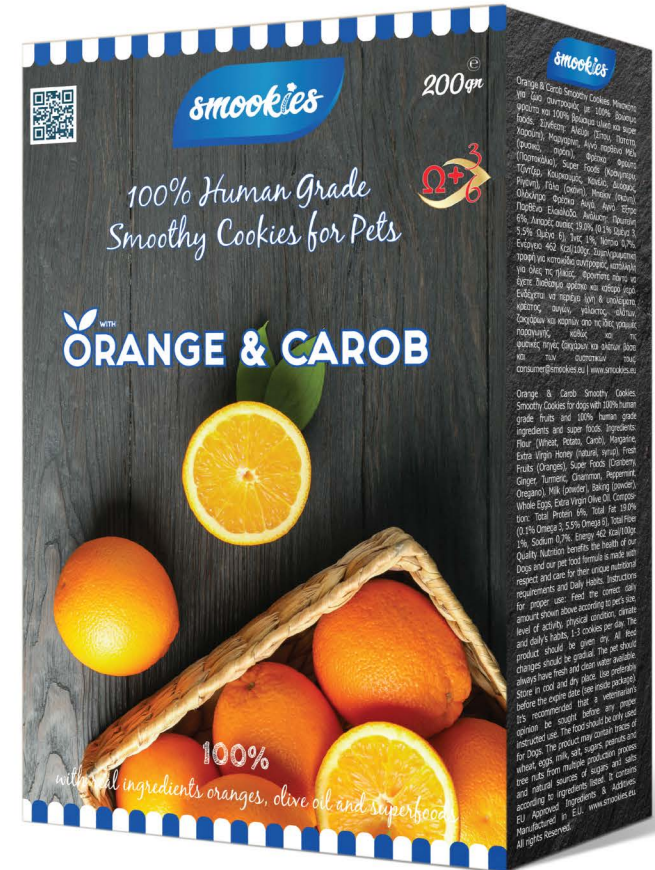

smookies

Orange & Carob Smookies®

Oranges, Carob, Olive Oil, Superfoods

Product Code

SM042
24 x 200 gr

Full Pallet

60 box (EUR)

Carton

40 x 40 x 20 cm

Weight/Box

4,8 kg / 200 gr

Duration

18+ months

Oranges & Carob Smookies. Biscuits for domestic pets with 100% human grade ingredients. Composition: Wheat & Potato, Margarine, Extra Virgin Honey, Fresh Oranges, Carob, SuperFoods (Cranberry, Ginger, Turmeric, Cinammon, Peppermint, Oregano), Milk, Baking Powder, Whole Eggs, Extra Virgin Olive Oil. Analysis: Protein 6%, Fat 19.0% (0.1% Omega 3, 5.5% Omega 6), Fiber 1%, Sodium 0,7%. Energy 462 Kcal/100gr.