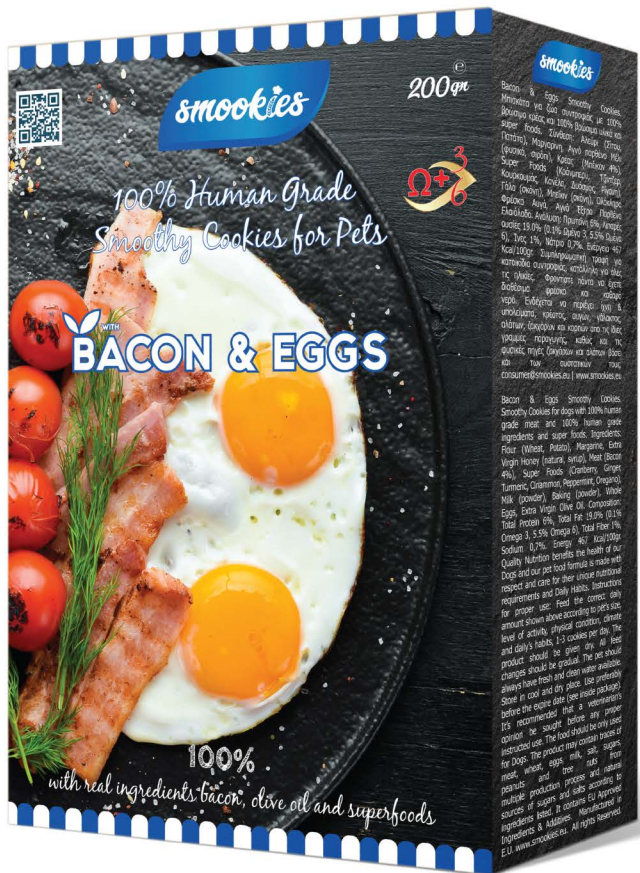

40 x 40 x 20 cm

Weight/Box

4,8 kg / 200 gr

Duration

18+ months

Bacon & Eggs Smookies. Biscuits for domestic pets with 100% human grade ingredients. Composition: Wheat & Potato, Margarine, Extra Virgin Honey, Bacon 4%, SuperFoods (Cranberry, Ginger, Turmeric, Cinammon, Peppermint, Oregano), Milk, Baking Powder, Whole Eggs, Extra Virgin Olive Oil. Analysis: Protein 6%, Fat 19.0% (0.1% Omega 3, 5.5% Omega 6), Fiber 1%, Sodium 0,7%. Energy 492 Kcal/100gr.