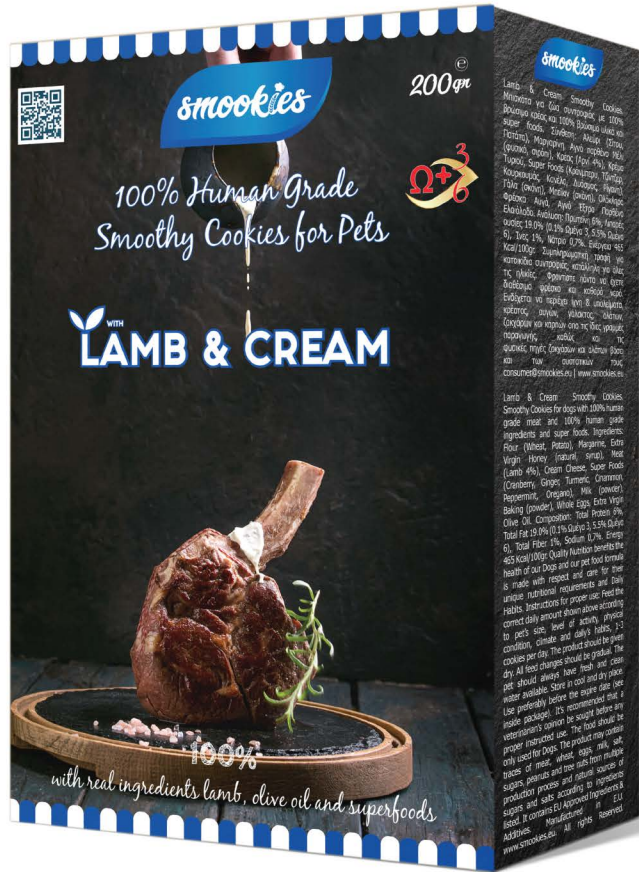

Weight/Box

4,8 kg / 200 gr

Duration

18+ months

Lamb & Cream Smookies. Biscuits for domestic pets with 100% human grade ingredients. Composition: Wheat & Potato, Margarine, Extra Virgin Honey, Lamb 4%, SuperFoods (Cranberry, Ginger, Turmeric, Cinammon, Peppermint, Oregano), Milk, Baking Powder, Whole Eggs, Extra Virgin Olive Oil, Blueberries. Analysis: Protein 6%, Fat 19.0% (0.1% Omega 3, 5.5% Omega 6), Fiber 1%, Sodium 0,7%. Energy 465 Kcal/100gr.