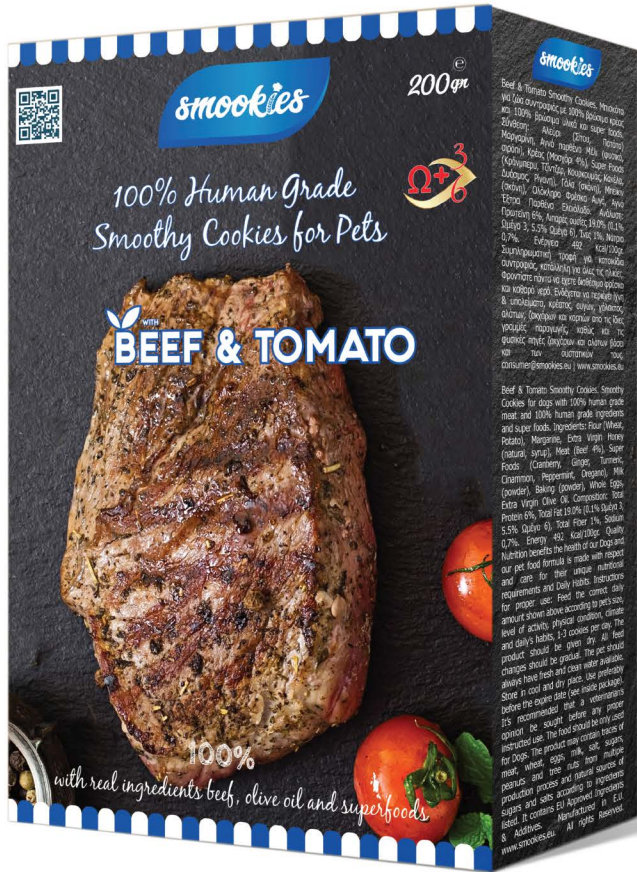

Beef & Tomato Smookies®

Beef, Tomato, Olive Oil, Superfoods

Product Code

SM031
24 x 200 gr

Full Pallet

60 box (EUR)

Carton

40 x 40 x 20 cm

Weight/Box

4,8 kg / 200 gr

Duration

18+ months

Beef & Tomato Smookies. Biscuits for domestic pets with 100% human grade ingredients. Composition: Wheat & Potato, Margarine, Extra Virgin Honey, Beef 4%, SuperFoods (Cranberry, Ginger, Turmeric, Cinammon, Peppermint, Oregano), Milk, Baking Powder, Whole Eggs, Extra Virgin Olive Oil. Analysis: Protein 6%, Fat 19.0% (0.1% Omega 3, 5.5% Omega 6), Fiber 1%, Sodium 0,7%. Energy 492 Kcal/100gr.