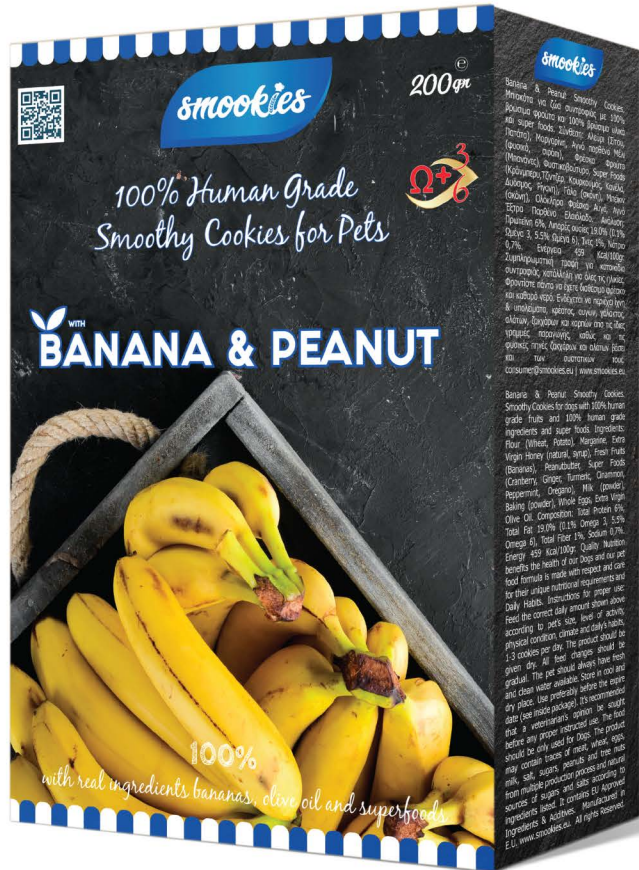

5 212028 021416

Banana & Peanut Smookies®

Banana, Peanut, Olive Oil, Superfoods

Product Code

SM038
24 x 200 gr

Full Pallet

60 box (EUR)

Carton

40 x 40 x 20 cm

Weight/Box

4,8 kg / 200 gr

Duration

18+ months

Banana & Peanut Smookies. Biscuits for domestic pets with 100% human grade ingredients. Composition: Wheat & Potato, Margarine, Extra Virgin Honey, Fresh Bananas, PeanutButter, SuperFoods (Cranberry, Ginger, Turmeric, Cinammon, Peppermint, Oregano), Milk, Baking Powder, Whole Eggs, Extra Virgin Olive Oil. Analysis: Protein 6%, Fat 19.0% (0.1% Omega 3, 5.5% Omega 6), Fiber 1%, Sodium 0,7%. Energy 459 Kcal/100gr.

smookies

Orange & Carob Smookies®

Oranges, Carob, Olive Oil, Superfoods

Product Code

SM042
24 x 200 gr

Full Pallet

60 box (EUR)

Carton